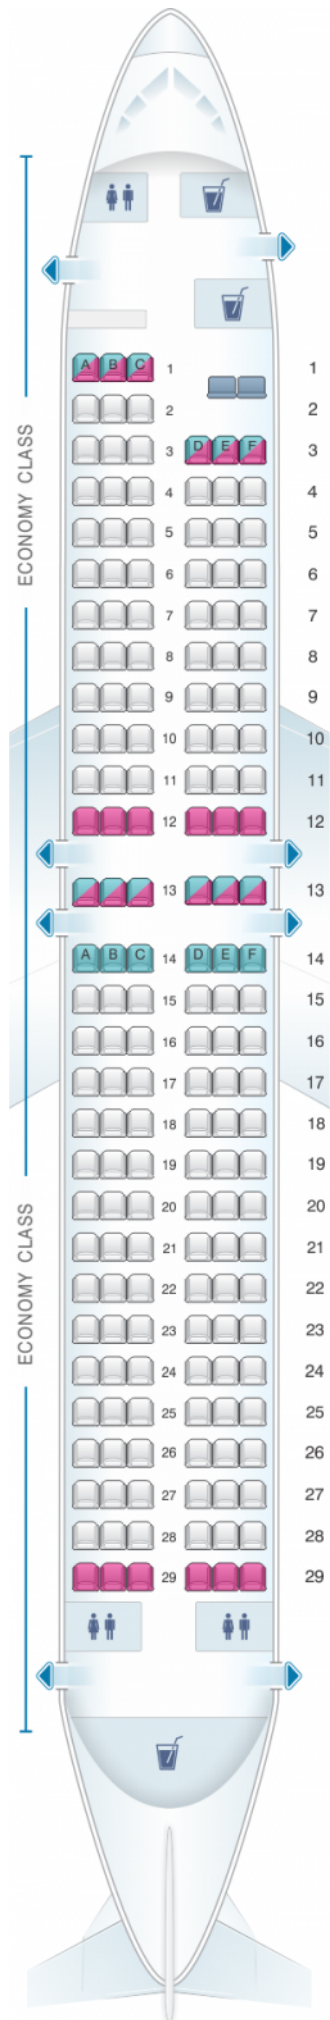

XTRA Airways

Xtra Airways Boeing B737 800

| Class | Pitch | Width | Seats |
|-------|-------|-------|-------|
| Array | Array | Array | Array |

| | | | | |
|--------------------------|-----------------|--------|------------|------------|
| | | | | |
| good seat | good but beware | beware | staff seat | exit |
| | | | | |
| wheelchair accessibility | toilet | closet | galley | power port |