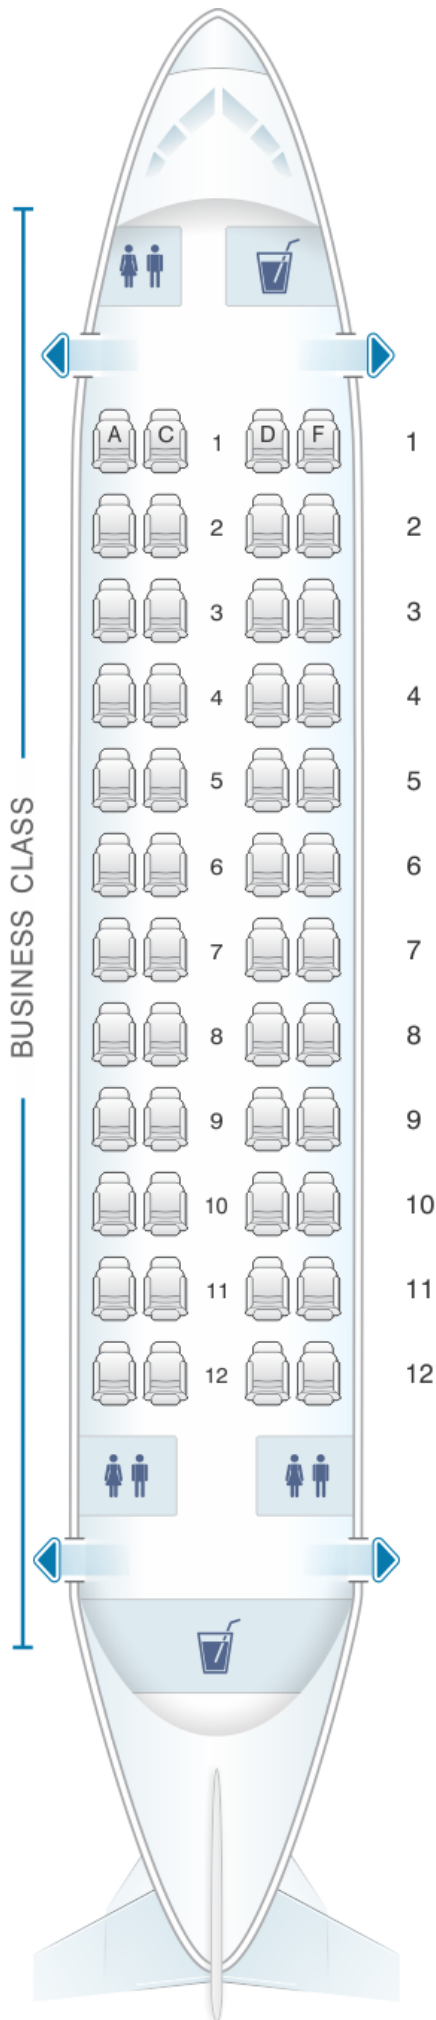

White Airways Airbus A319 CS TF

Class	Réclinaison	Sièges
Business Class	flat bed	48

good seat good but beware beware staff seat exit

wheelchair accessibility toilet closet gallery power port