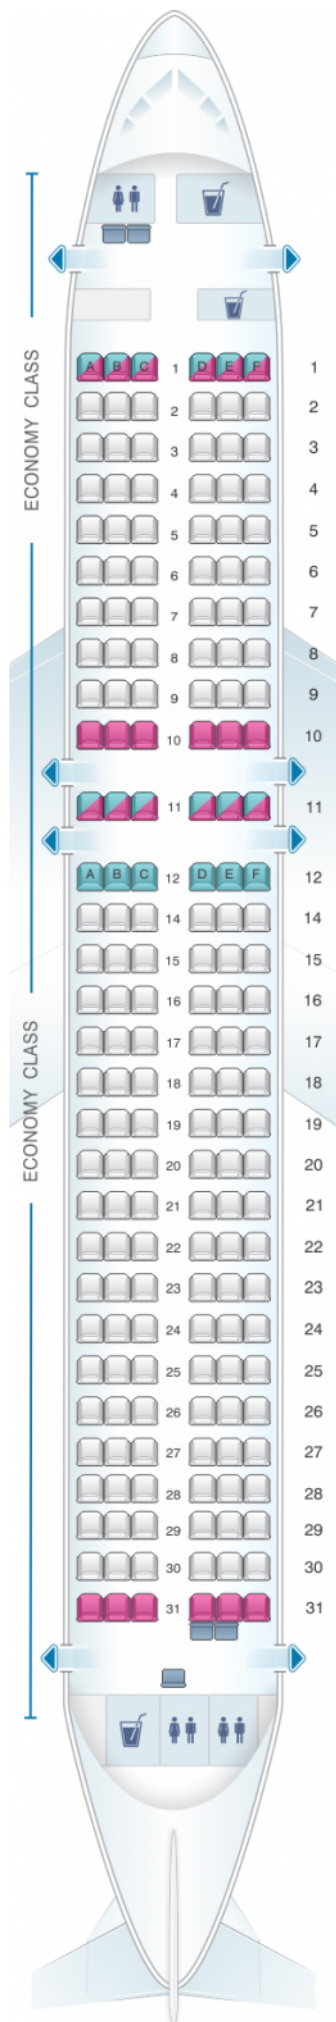

vue

Vueling A320 Neo

Class	Tono	Ancho	asientos
Array	Array	Array	Array

				
good seat	good but beware	beware	staff seat	exit
				
wheelchair accessibility	toilet	closet	galley	power port