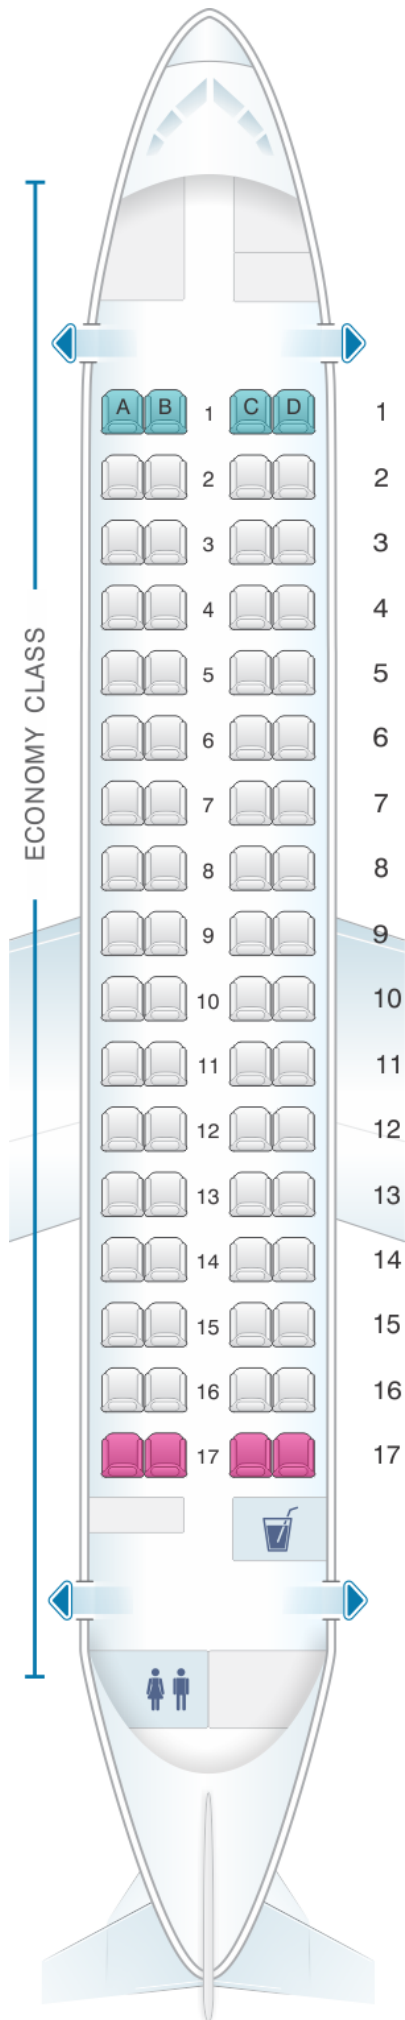

Virgin Australia ATR 72

Class	Tono	Ancho	asientos
Economy	31	17	68

				
good seat	good but beware	beware	staff seat	exit
				
wheelchair accessibility	toilet	closet	gallery	power port