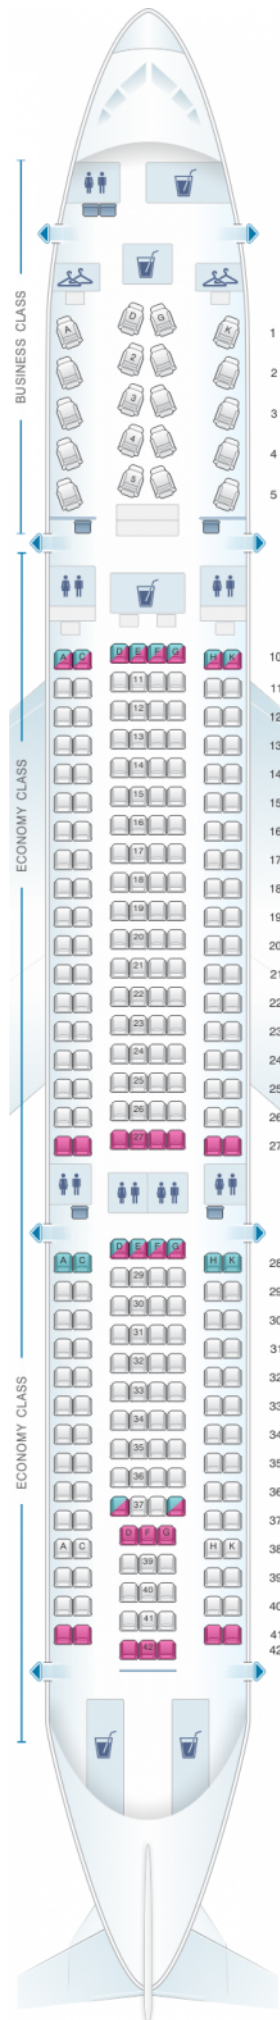

Virgin Australia Airbus A330 200

Class	Pitch	Width	Seats
Array	Array	Array	Array

good seat	good but beware	beware	staff seat	exit
wheelchair accessibility	toilet	closet	galley	power port