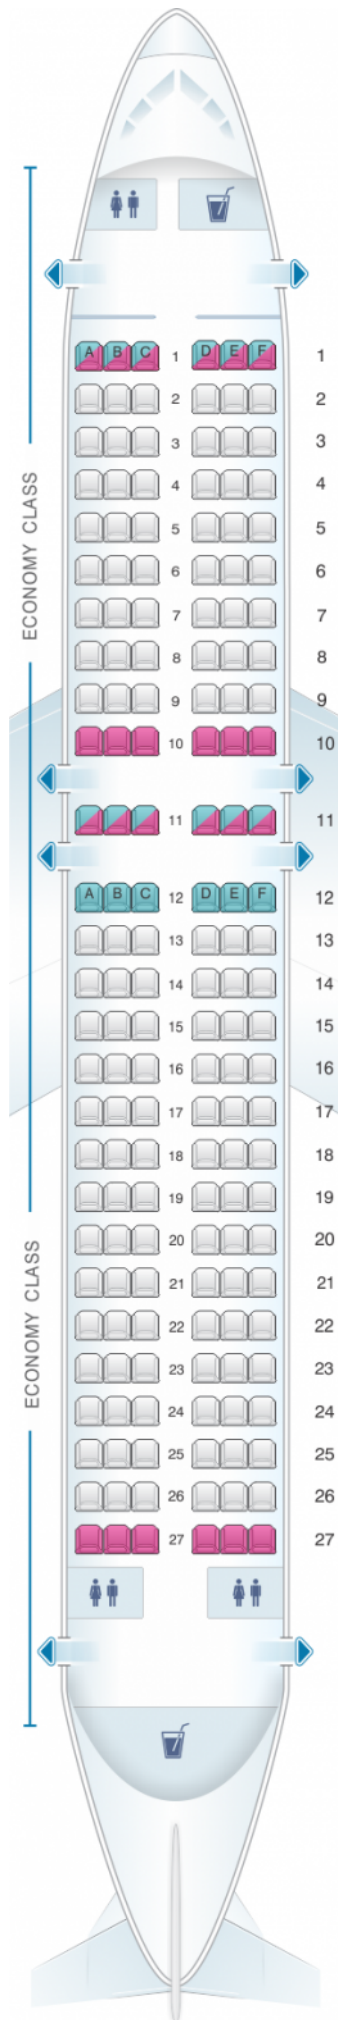

# Virgin Australia Airbus A320

Class	Inclinación	Tono	Ancho	asientos
Economy	4"	31	17.8	162

				
good seat	good but beware	beware	staff seat	exit
				
wheelchair accessibility	toilet	closet	gallery	power port