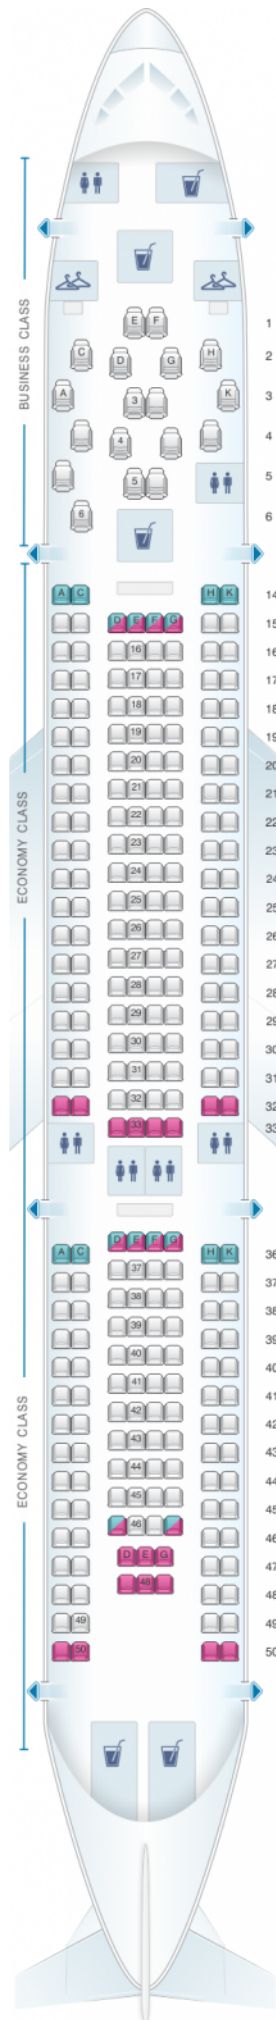

# Virgin Atlantic Airbus A330 200

Class	Pitch	Width	Seats
Array	Array	Array	Array

good seat

good but beware

beware

staff seat

exit

wheelchair accessibility

toilet

closet

galley

power port