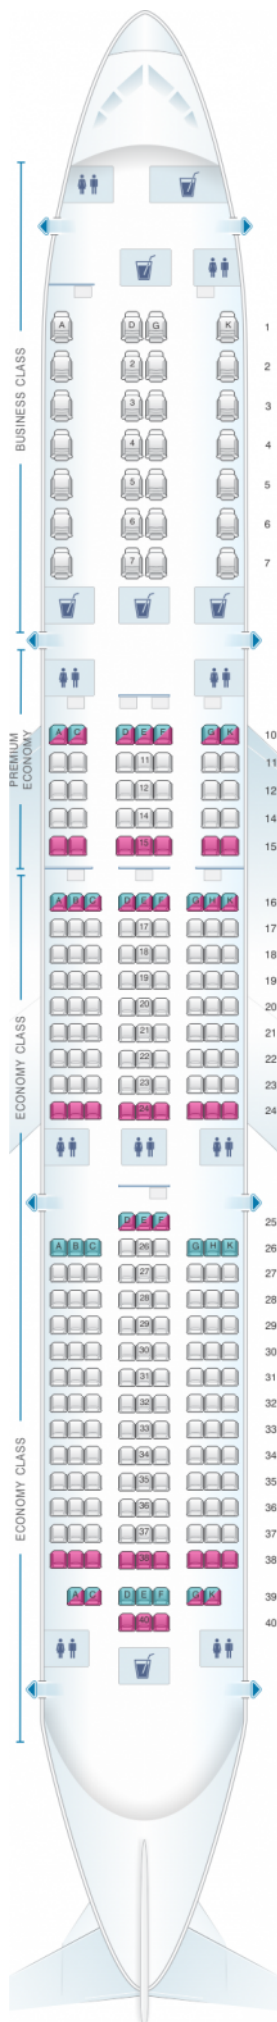

Vietnam Airlines Boeing B787-9 V1

Class	Tono	Ancho	asientos
Array	Array	Array	Array

good seat

good but beware

beware

staff seat

exit

wheelchair accessibility

toilet

closet

galley

power port