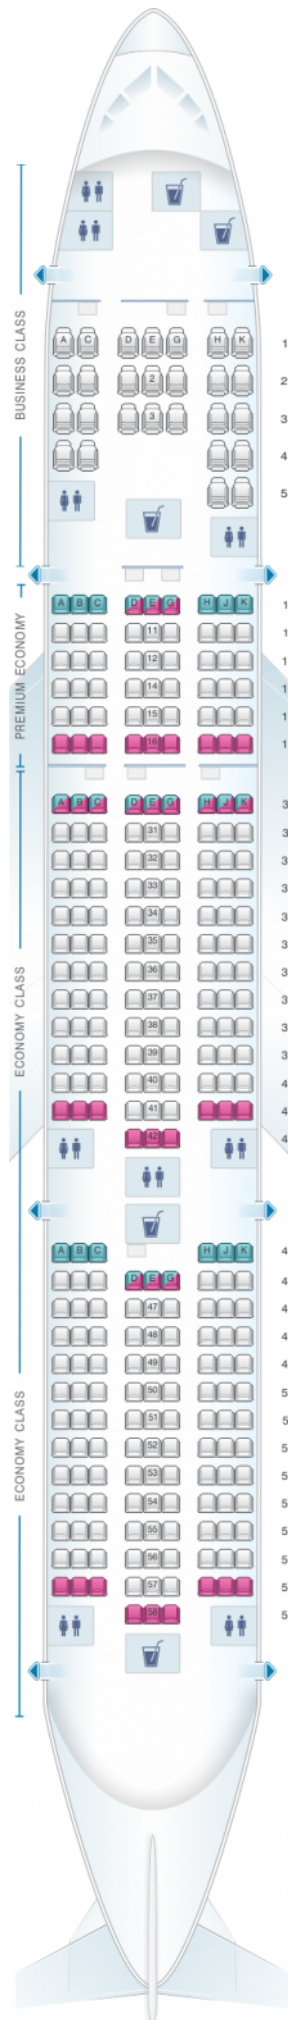

Vietnam Airlines Boeing B777 200ER V2

Class

				
good seat	good but beware	beware	staff seat	exit
				
wheelchair accessibility	toilet	closet	galley	power port