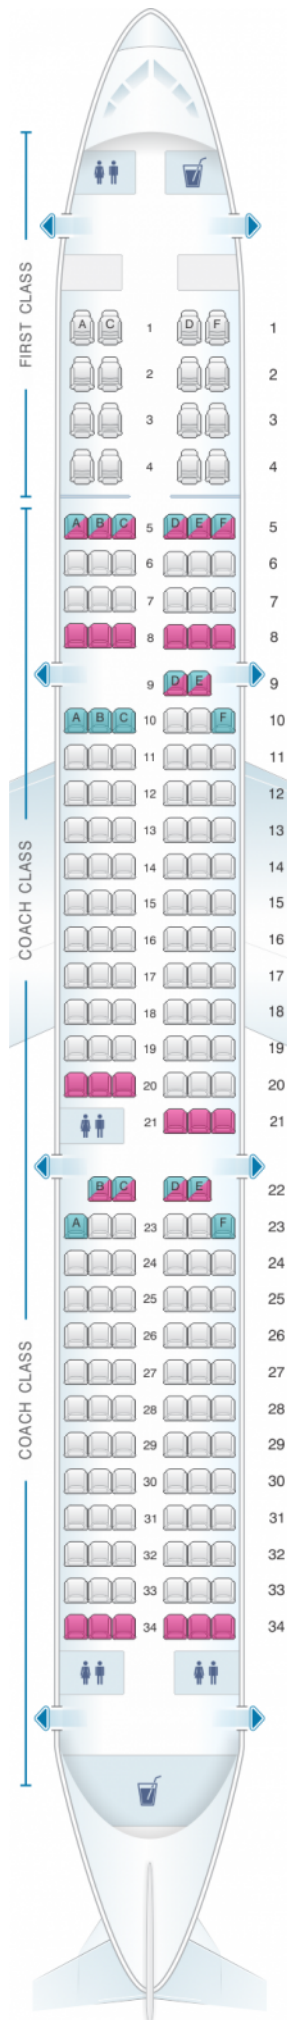

U.S AIRWAYS

US Airways Airbus A321

Class	Pitch	Width	Seats
First Class	38	21	16
Coach	32	18.1	171

good seat

good but beware

beware

staff seat

exit

wheelchair accessibility

toilet

closet

gallery

power port