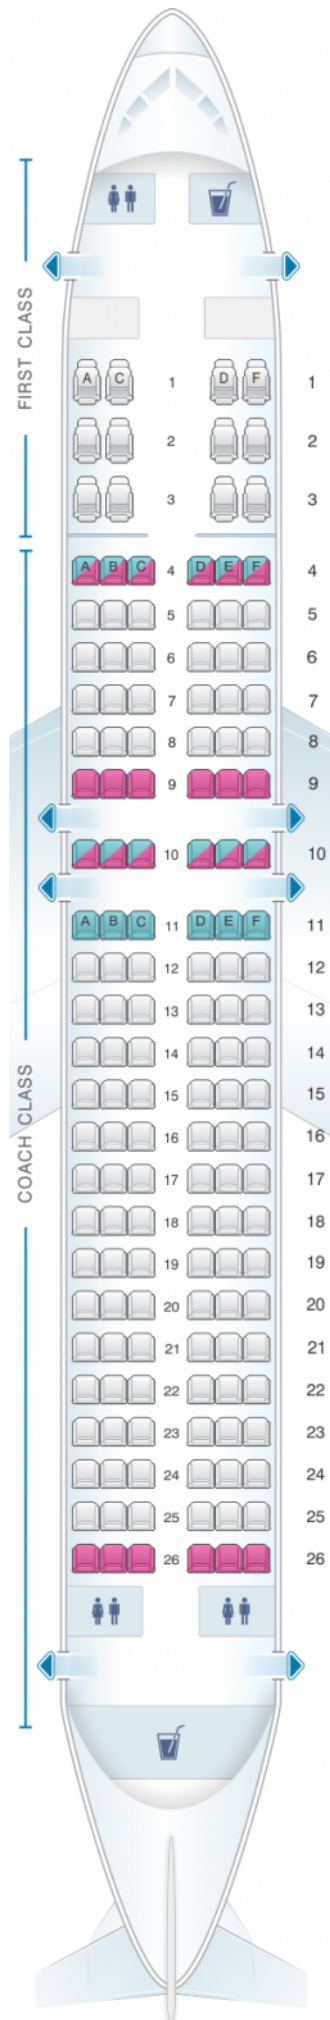

## US Airways Airbus A320

Class	Pitch	Width	Seats
First Class	38	21	12
Coach	31-33	18	138

good seat

good but beware

beware

staff seat

exit

wheelchair  
accessibility

toilet

closet

gallery

power port