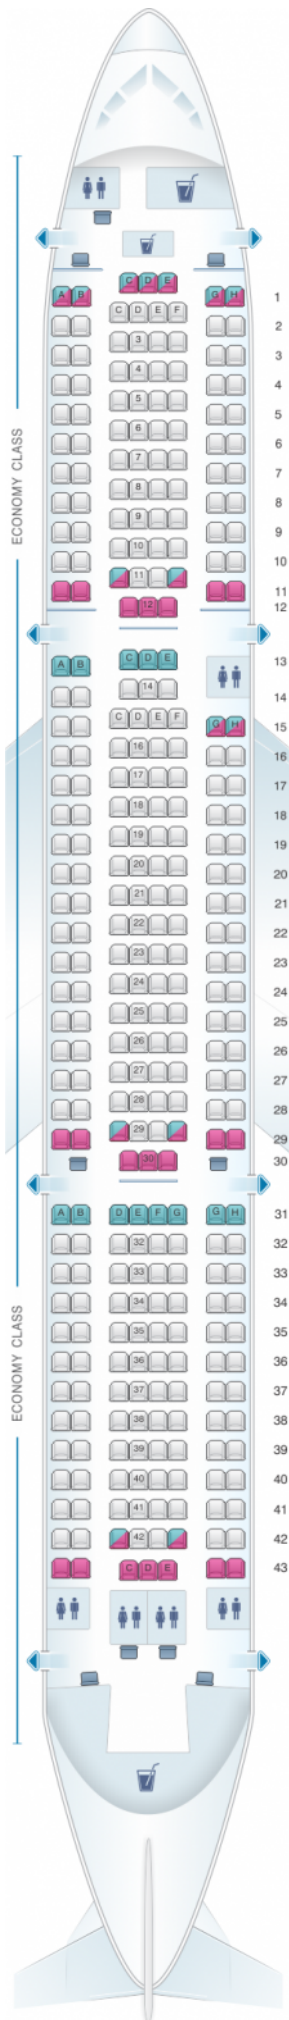

## Thomas Cook Airlines Boeing B767 300

Class	Tanguage	?Largeur	Sièges
Economy Class	29-30	17	326

good seat

good but beware

beware

staff seat

exit

wheelchair accessibility

toilet

closet

gallery

power port