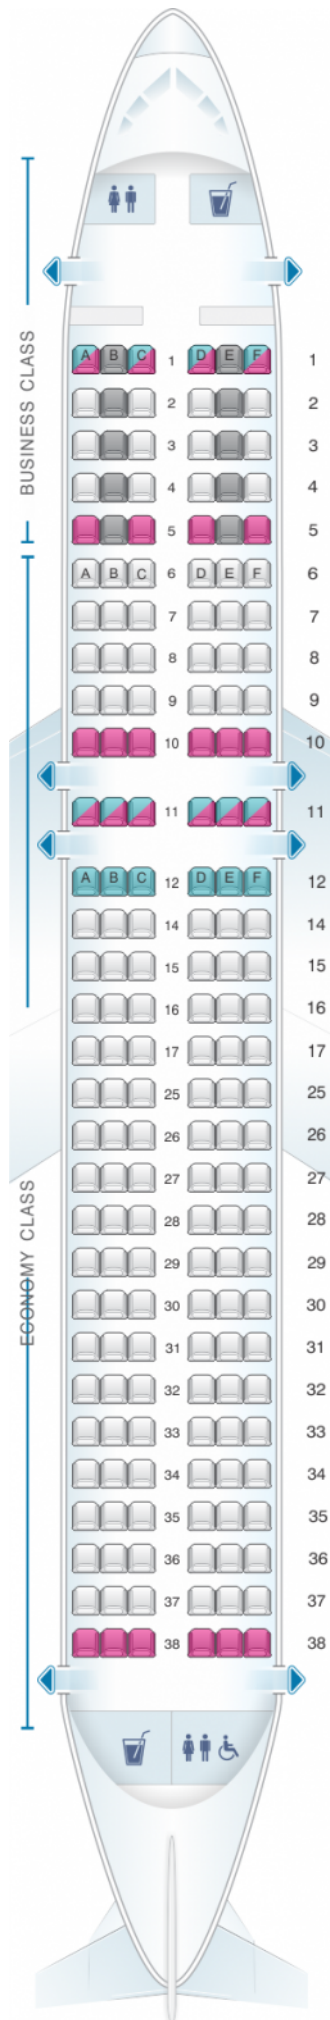

## SWISS Airbus A320 200

Class	Tanguage	?Largeur	Sièges
Array	Array	Array	Array

				
good seat	good but beware	beware	staff seat	exit
				
wheelchair accessibility	toilet	closet	galley	power port