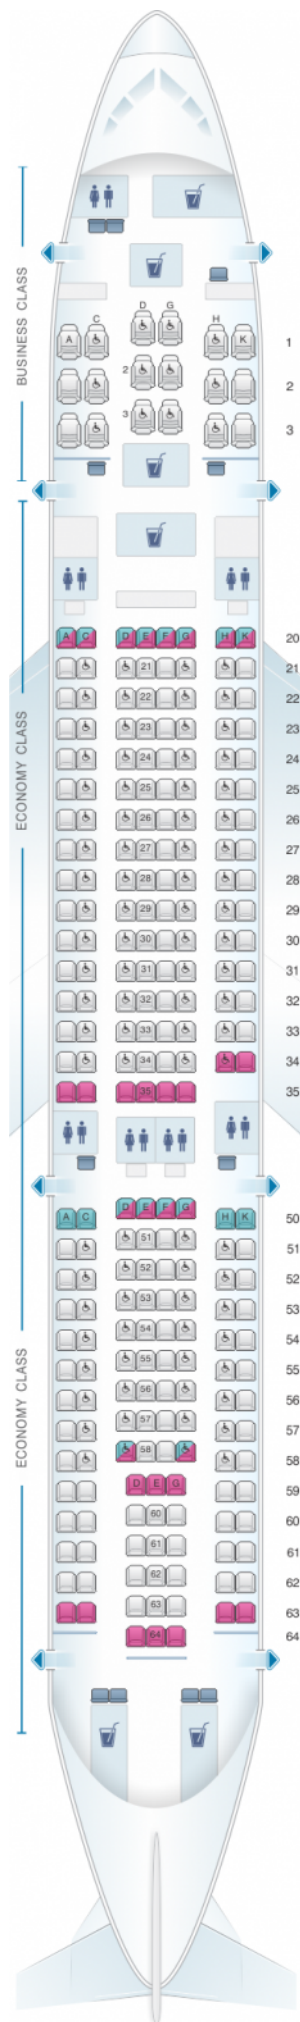

SriLankan Airlines Airbus A330-200 Conf

Class	Sièges
Economy Class	236
Economy Class	236

good seat

good but beware

beware

staff seat

exit

wheelchair accessibility

toilet

closet

gallery

power port