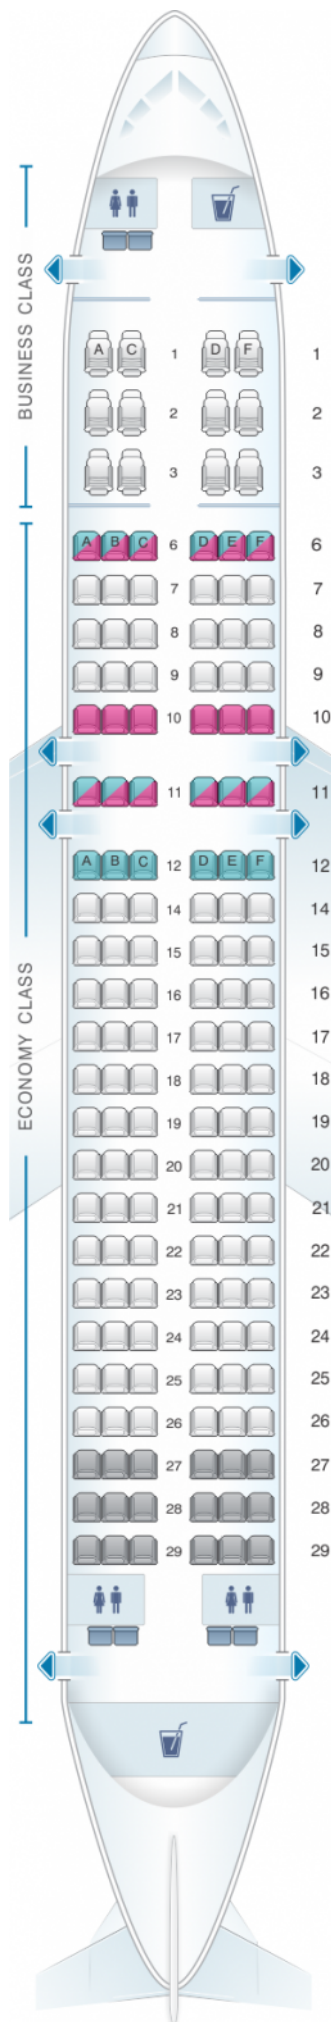

SriLankan Airlines Airbus A320 NEO

Class	Pitch	Width	Seats
Array	Array	Array	Array

good seat

good but beware

beware

staff seat

exit

wheelchair accessibility

toilet

closet

galley

power port