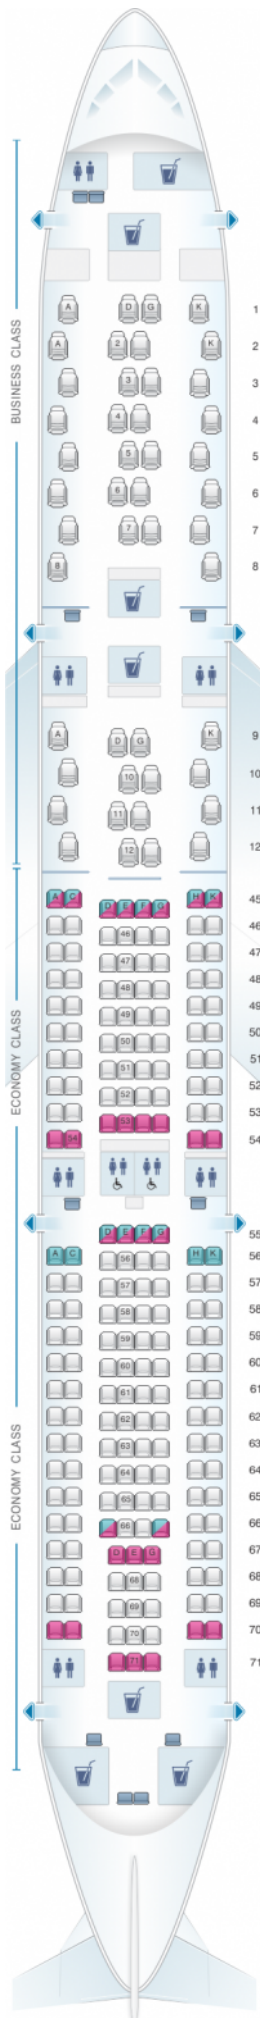

## South African Airways Airbus A330 300

Class	Pitch	Width	Seats
Array	Array	Array	Array

good seat

good but beware

beware

staff seat

exit

wheelchair  
accessibility

toilet

closet

galley

power port