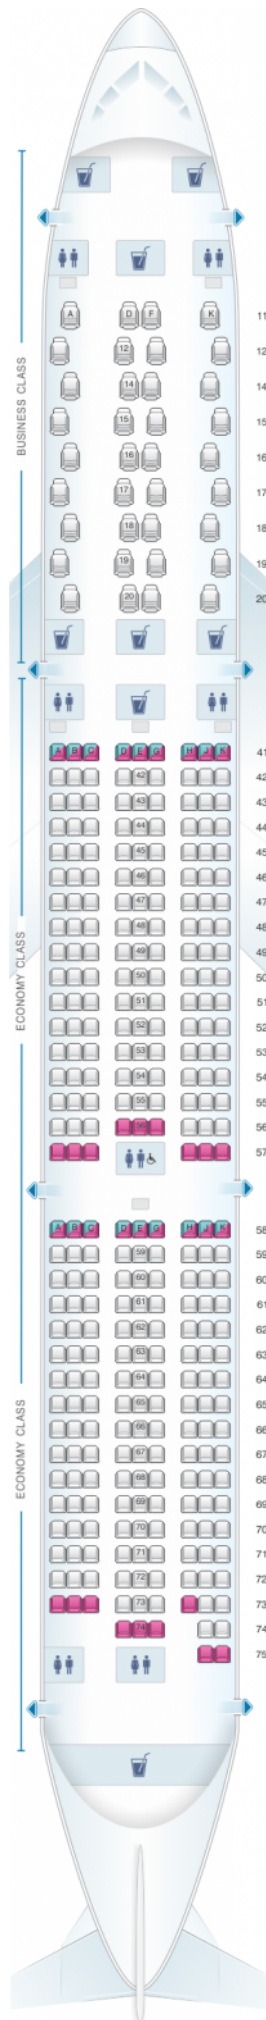

# Singapore Airlines Boeing B787 10

Class

good seat

good but beware

beware

staff seat

exit

wheelchair accessibility

toilet

closet

galley

power port