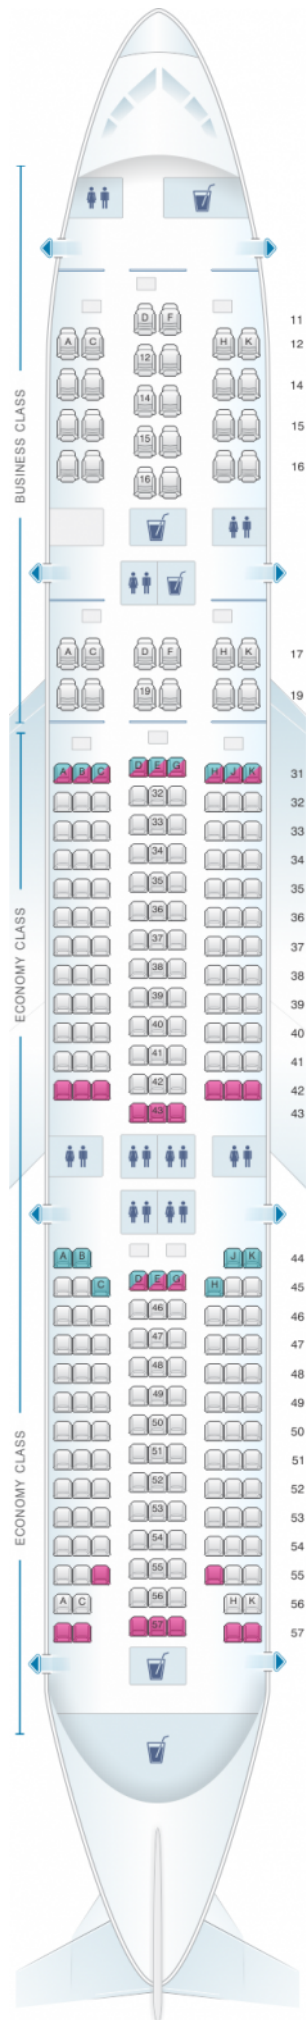

## Singapore Airlines Boeing B777 200 SQ Series

Class	Seats
Business Class	38
Economy Class	228

				
good seat	good but beware	beware	staff seat	exit
				
wheelchair accessibility	toilet	closet	galley	power port