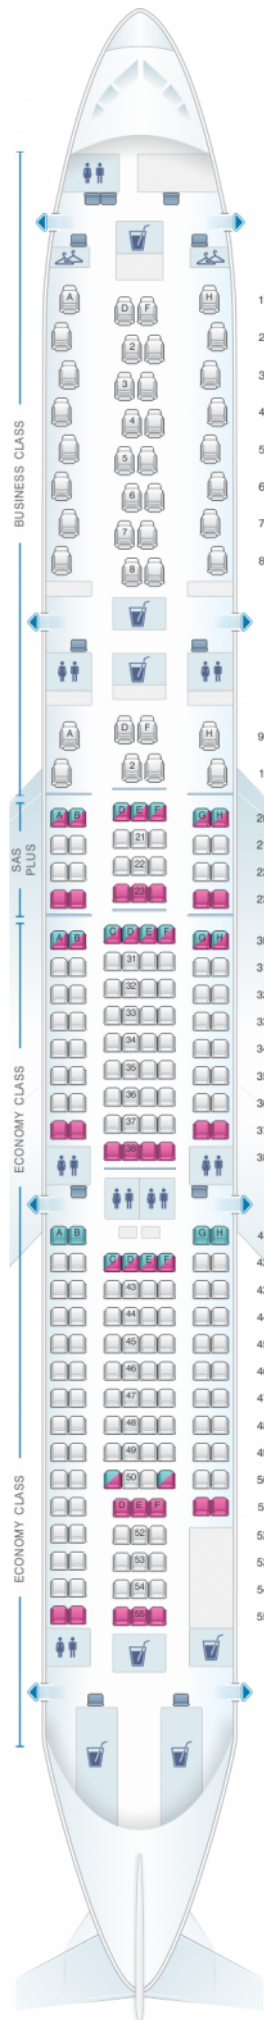

Scandinavian Airlines (SAS) Airbus A340 300

| |
|-------|
| Class |
| |

good seat

good but beware

beware

staff seat

exit

wheelchair accessibility

toilet

closet

galley

power port