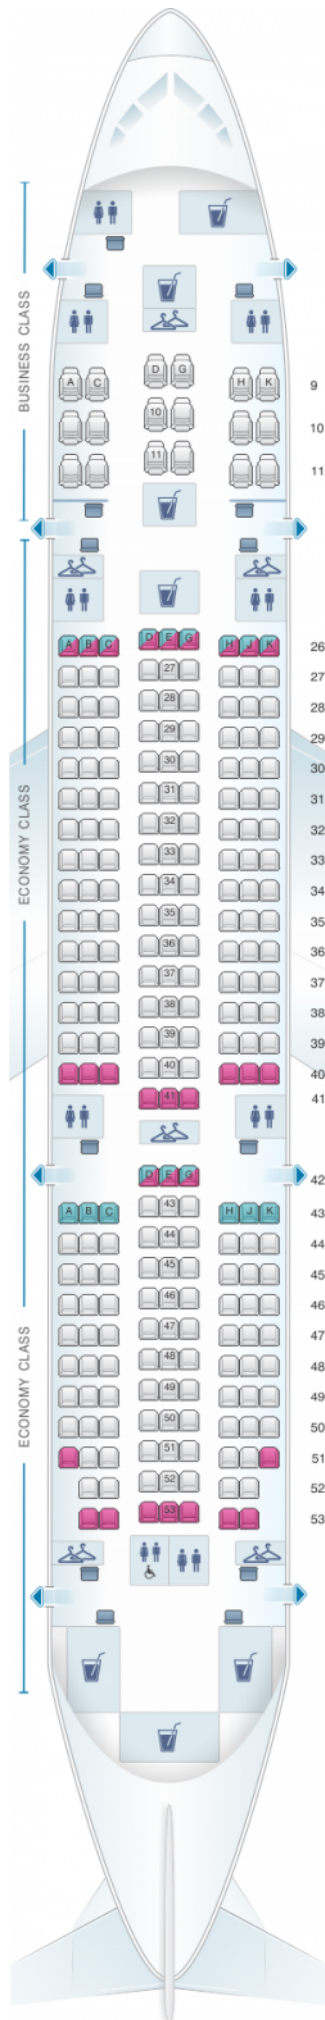

## Royal Brunei Airlines Boeing B787-8 Dreamliner

Class	Pitch	Width	Seats
Array	Array	Array	Array

good seat

good but beware

beware

staff seat

exit

wheelchair accessibility

toilet

closet

galley

power port