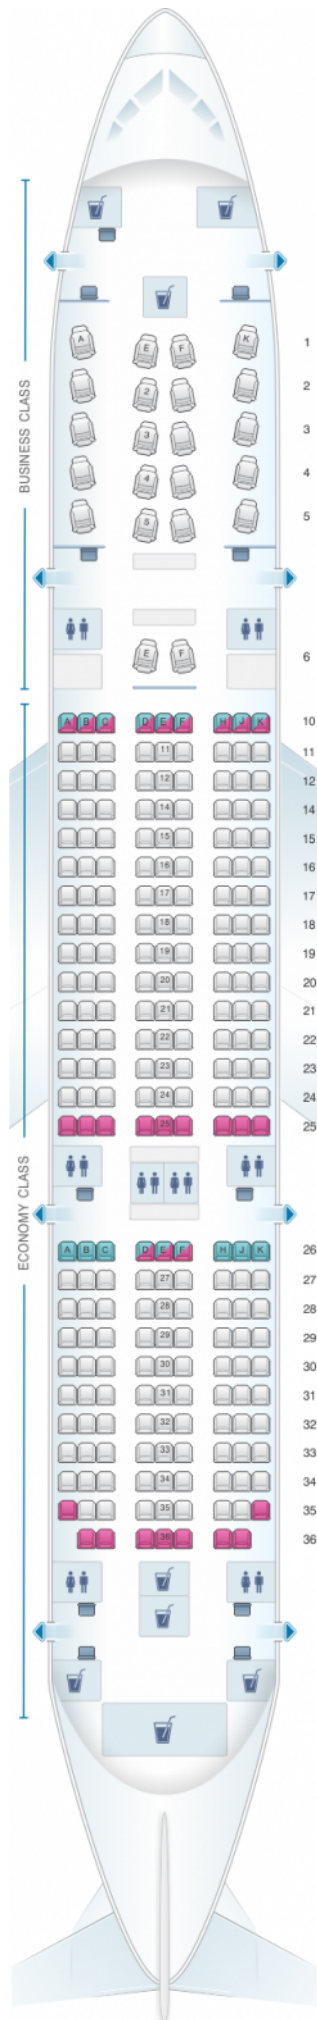

Qatar Airways Boeing B787 Dreamliner 254pax

| Class | Tanguage | ?Largeur | Sièges |
|-------|----------|----------|--------|
| Array | Array | Array | Array |

good seat

good but beware

beware

staff seat

exit

wheelchair
accessibility

toilet

closet

gallery

power port