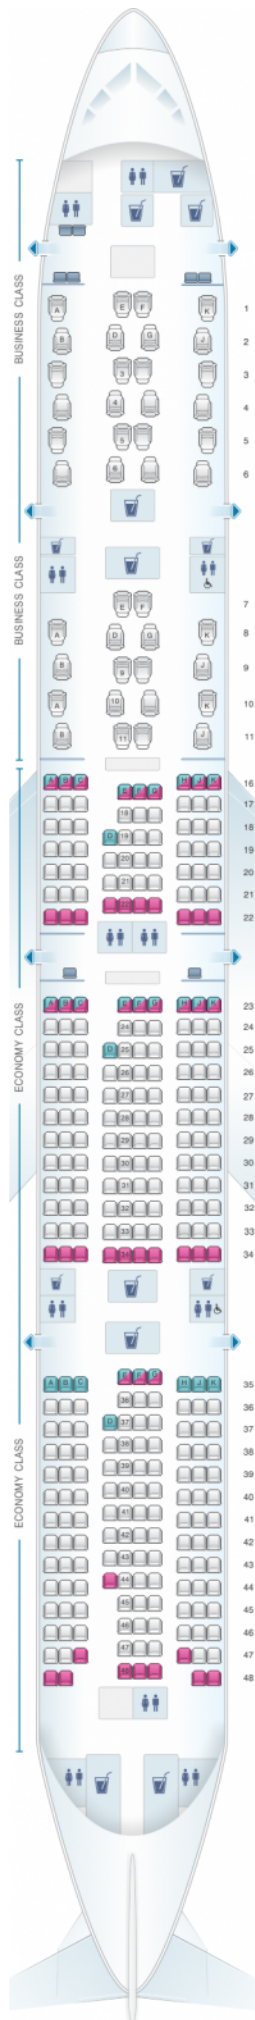

# Qatar Airways Boeing B777 300ER Qsuite

Class

good seat

good but beware

beware

staff seat

exit

wheelchair accessibility

toilet

closet

galley

power port