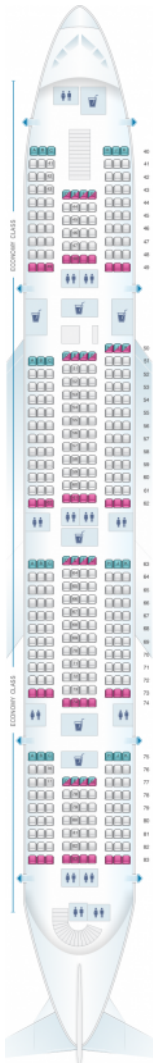

## Qatar Airways Airbus A380 800

Class	Pitch	Width	Seats
Array	Array	Array	Array

good seat

good but beware

beware

staff seat

exit

wheelchair  
accessibility

toilet

closet

galley

power port