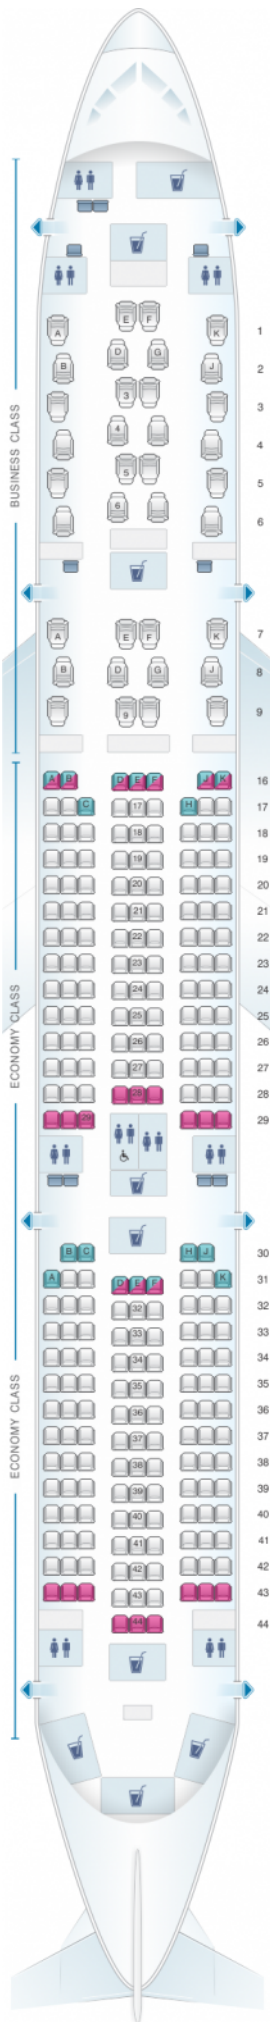

Qatar Airways Airbus A350 900 Qsuite

| Class | Pitch | Width | Seats |
|-------|-------|-------|-------|
| Array | Array | Array | Array |

good seat

good but beware

beware

staff seat

exit

wheelchair accessibility

toilet

closet

galley

power port