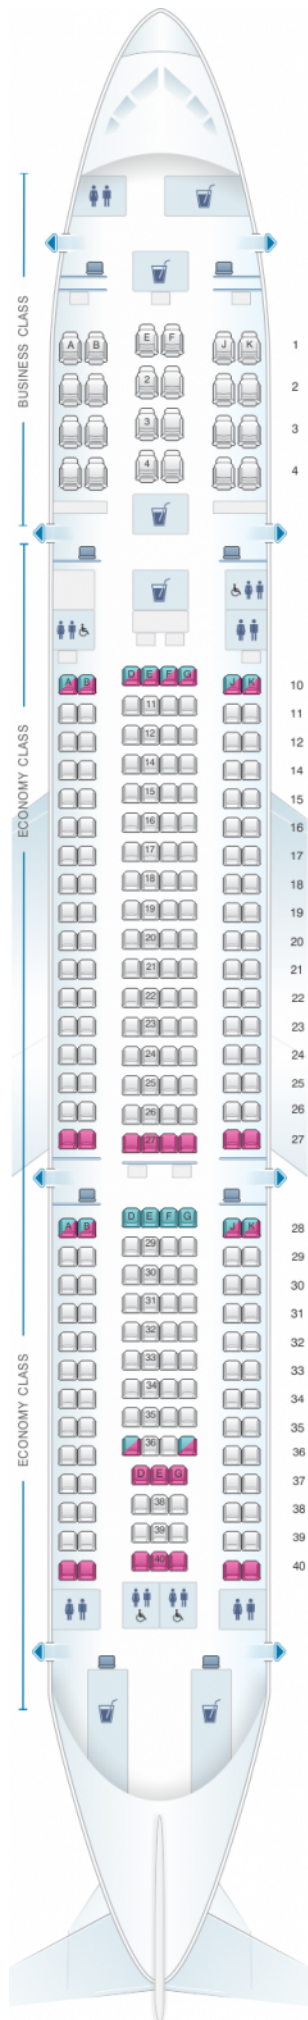

# Qatar Airways Airbus A330 200 260pax

Class	Pitch	Width	Seats
Array	Array	Array	Array

good seat

good but beware

beware

staff seat

exit

wheelchair accessibility

toilet

closet

galley

power port