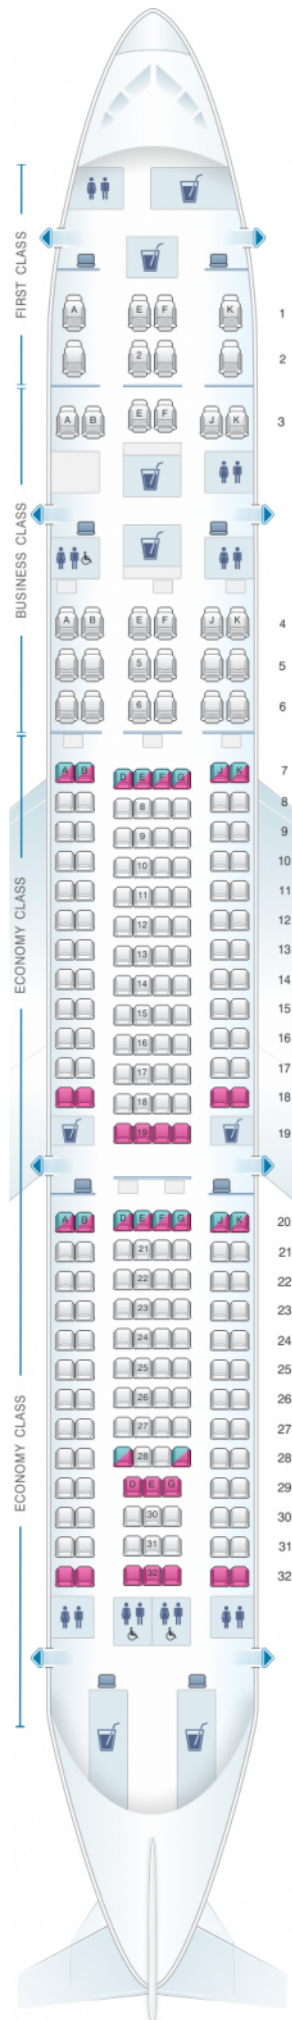

Qatar Airways Airbus A330 200 232pax

Class	Tono	Ancho	asientos
Array	Array	Array	Array

				
good seat	good but beware	beware	staff seat	exit
				
wheelchair accessibility	toilet	closet	galley	power port