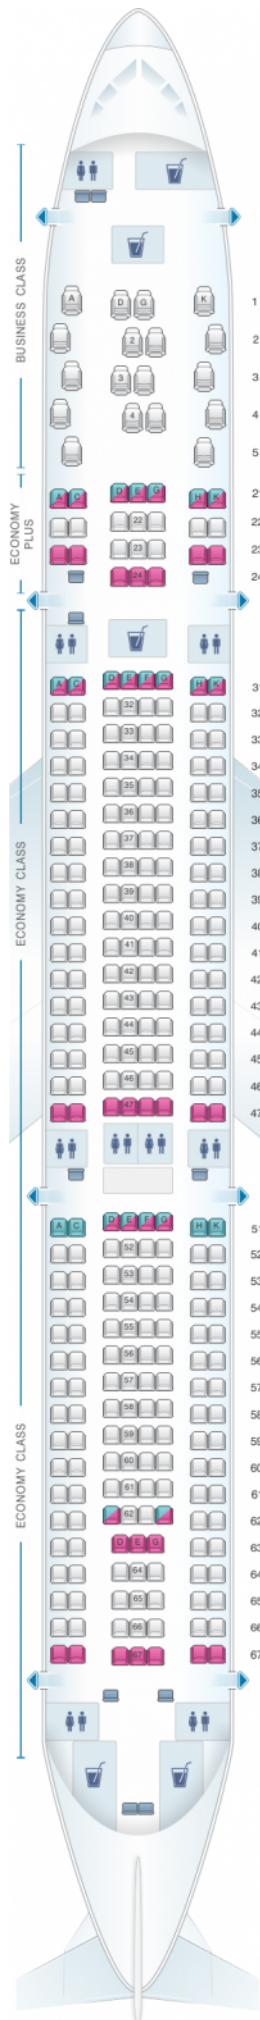

Philippine Airlines Airbus A330 300 309pax

Class	Pitch	Width	Seats
Array	Array	Array	Array

good seat

good but beware

beware

staff seat

exit

wheelchair
accessibility

toilet

closet

galley

power port