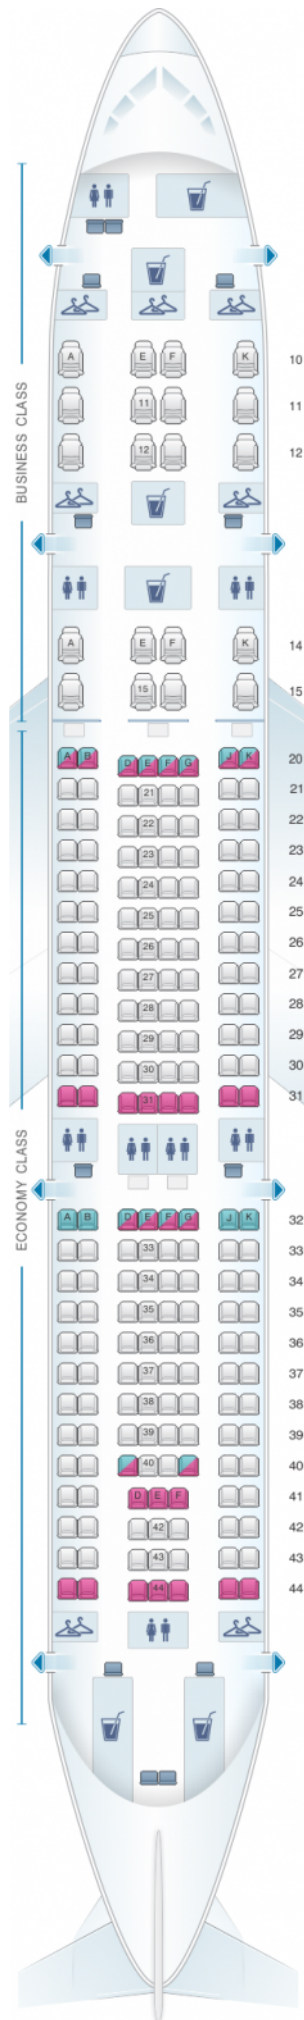

Oman Air Airbus A330 200

Class	Sièges
Economy Class	196
Economy Class	196

				
good seat	good but beware	beware	staff seat	exit
				
wheelchair accessibility	toilet	closet	gallery	power port