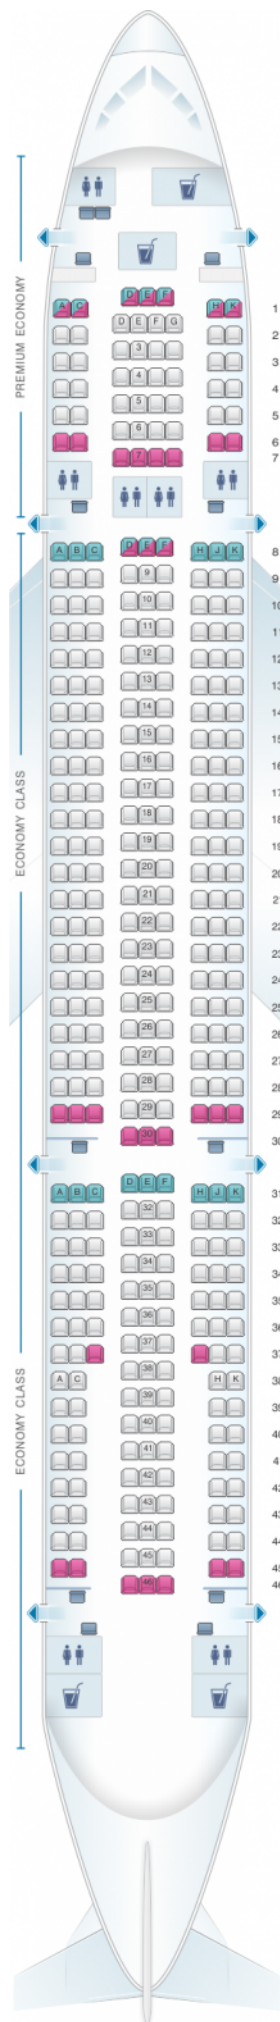

Monarch Airlines Airbus A330 200

Class	Pitch	Width	Seats
Array	Array	Array	Array

good seat

good but beware

beware

staff seat

exit

wheelchair accessibility

toilet

closet

galley

power port