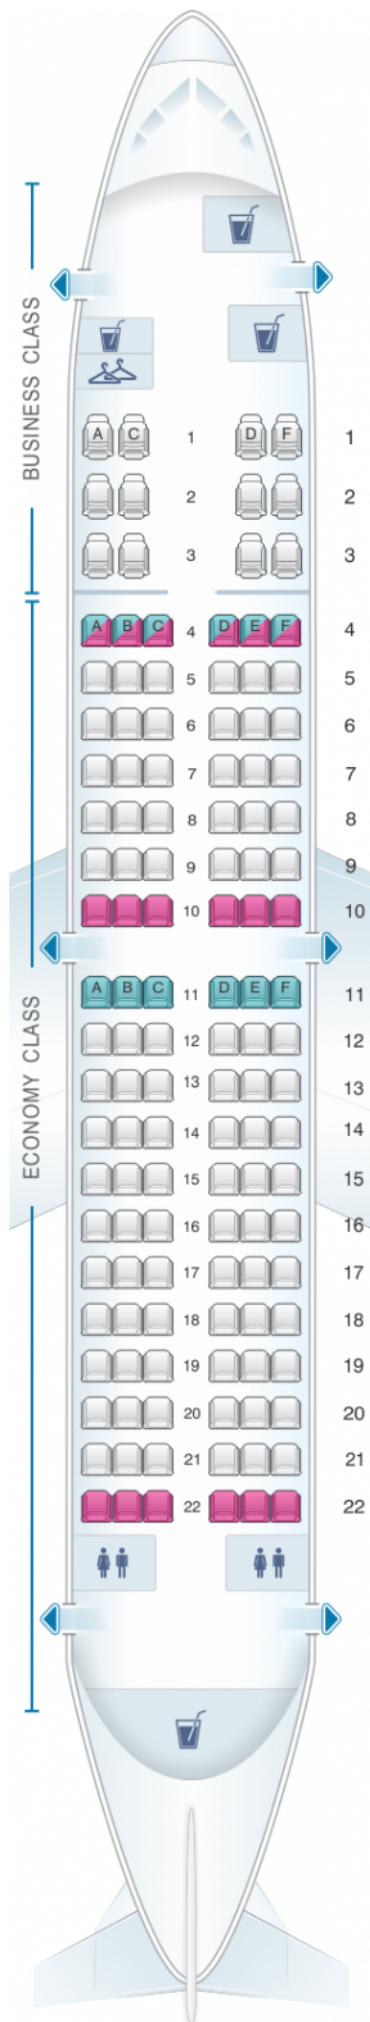

# MIAT Mongolian Airlines Boeing B737 700

Class	Tanguage	?Largeur	Sièges
Array	Array	Array	Array

good seat

good but beware

beware

staff seat

exit

wheelchair accessibility

toilet

closet

galley

power port