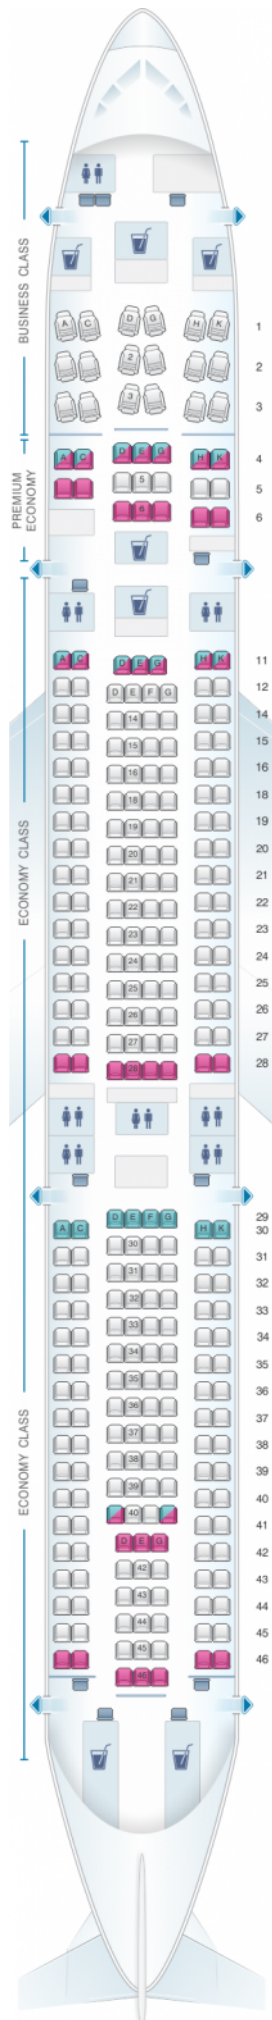

# Lufthansa

## Lufthansa Airbus A340 300 298pax

Class

good seat

good but beware

beware

staff seat

exit

wheelchair accessibility

toilet

closet

galley

power port