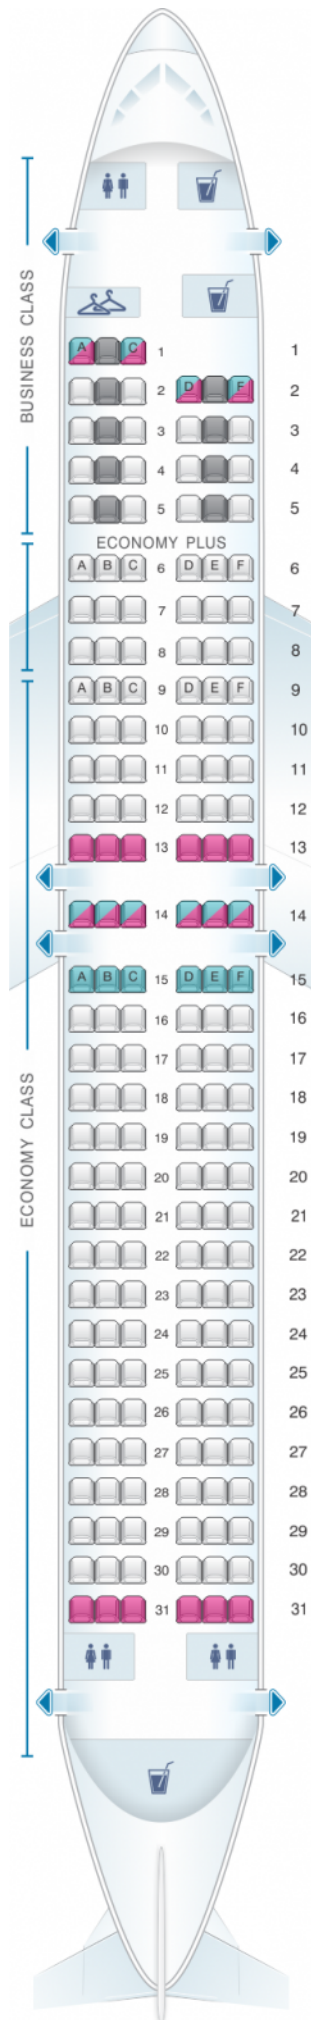

LOT Polish Airlines Boeing B737 800

Class	Pitch	Width	Seats
Array	Array	Array	Array

good seat

good but beware

beware

staff seat

exit

wheelchair accessibility

toilet

closet

galley

power port