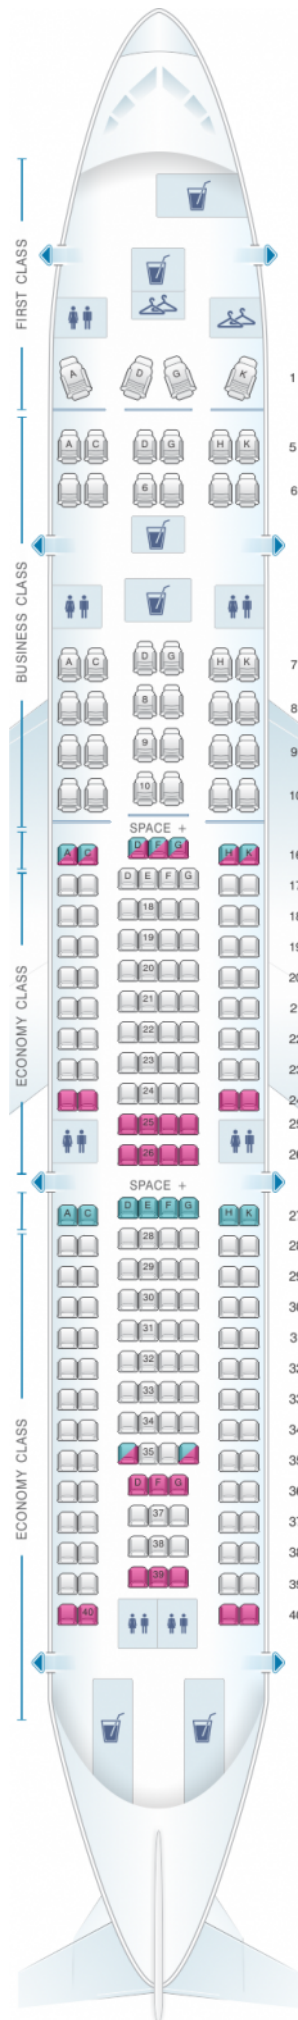

# LATAM Airlines Brasil Airbus A330 200

Class	Tono	Ancho	asientos
Array	Array	Array	Array

Legend of icons used in the cabin layout diagram:

- good seat
- good but beware
- beware
- staff seat
- exit
- wheelchair accessibility
- toilet
- closet
- galley
- power port