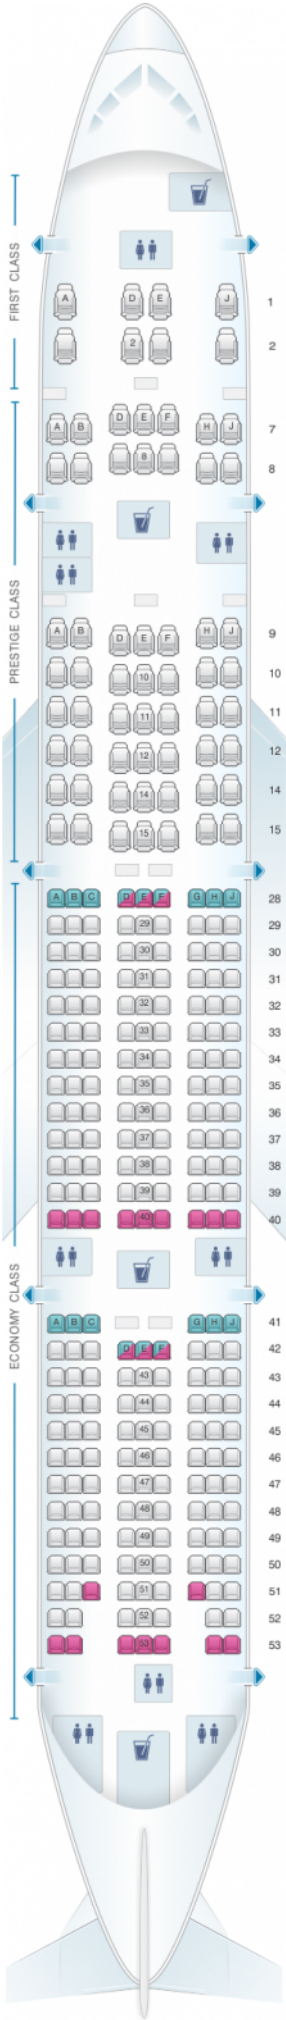

Korean Air Boeing B777 300ER 291PAX

Class	Tanguage	?Largeur	Sièges
Array	Array	Array	Array

good seat

good but beware

beware

staff seat

exit

wheelchair accessibility

toilet

closet

galley

power port