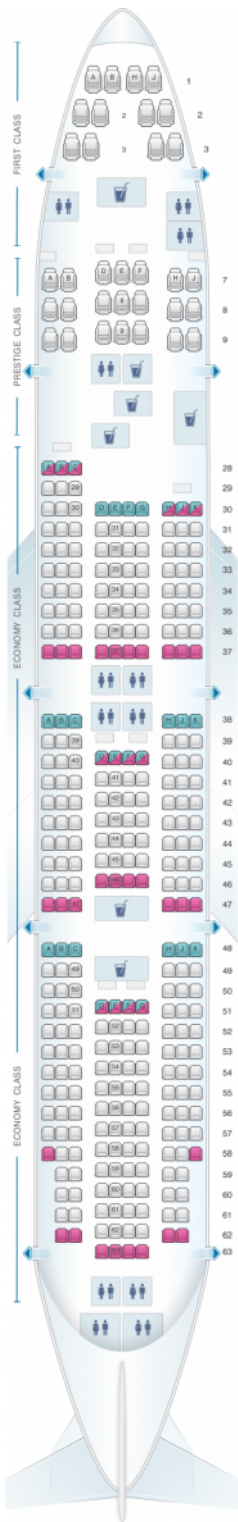

Korean Air Boeing B747 400 365PAX

Class

good seat

good but beware

beware

staff seat

exit

wheelchair accessibility

toilet

closet

galley

power port