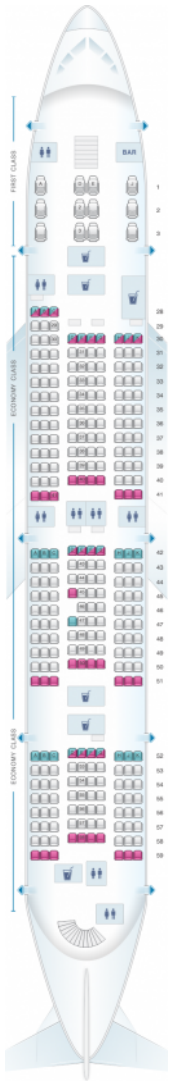

Korean Air Airbus A380 800 399PAX

Class	Pitch	Width	Seats
Array	Array	Array	Array

good seat

good but beware

beware

staff seat

exit

wheelchair accessibility

toilet

closet

galley

power port