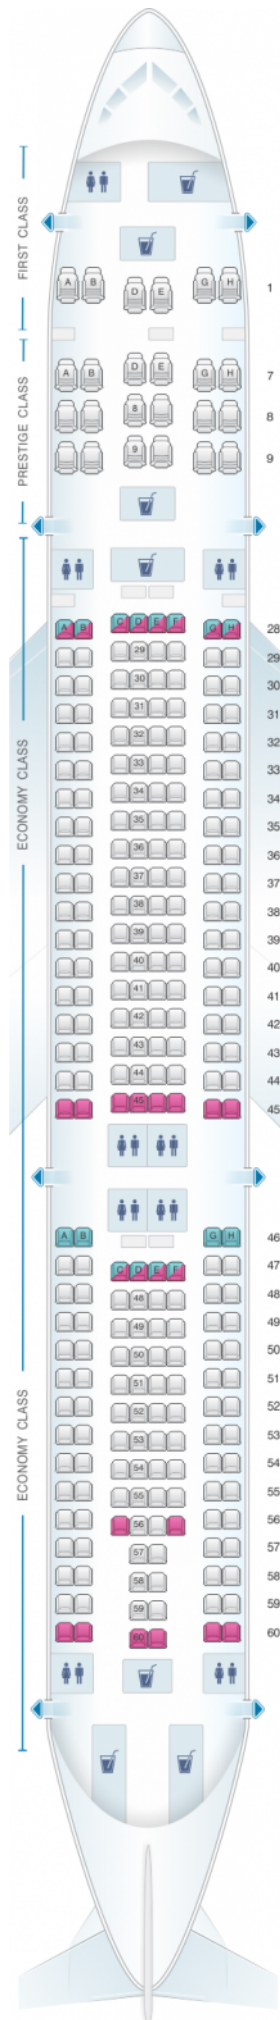

Korean Air Airbus A330 300 276PAX

Class	Pitch	Width	Seats
Array	Array	Array	Array

good seat

good but beware

beware

staff seat

exit

wheelchair
accessibility

toilet

closet

galley

power port