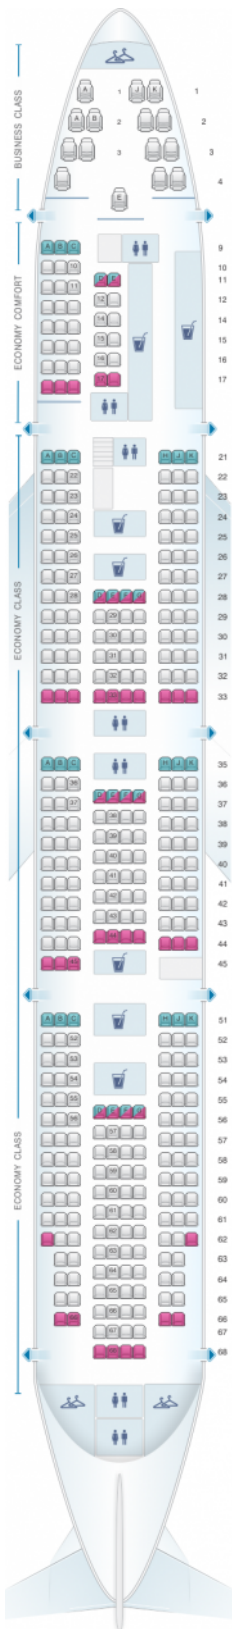

KLM Boeing B747 400 New World Business Class

Class	Pitch	Width	Seats
Array	Array	Array	Array

good seat

good but beware

beware

staff seat

exit

wheelchair accessibility

toilet

closet

galley

power port