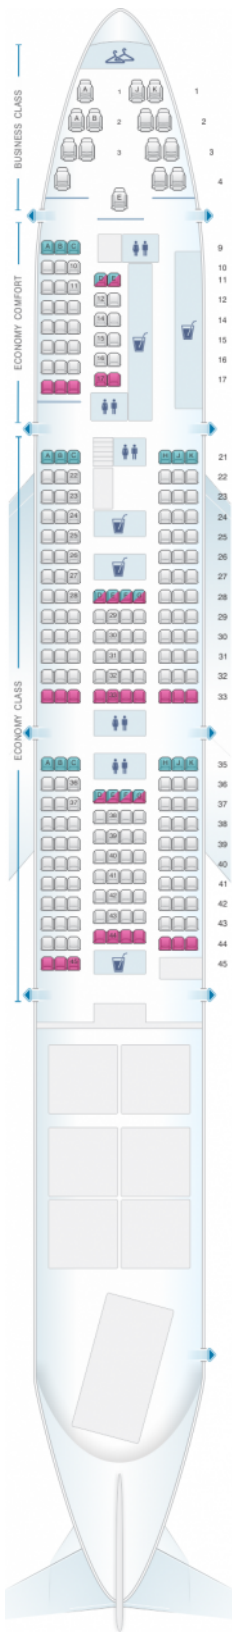

KLM Boeing B747 400 Combi New World Business Class

| |
|-------|
| Class |
| |

good seat

good but beware

beware

staff seat

exit

wheelchair accessibility

toilet

closet

galley

power port