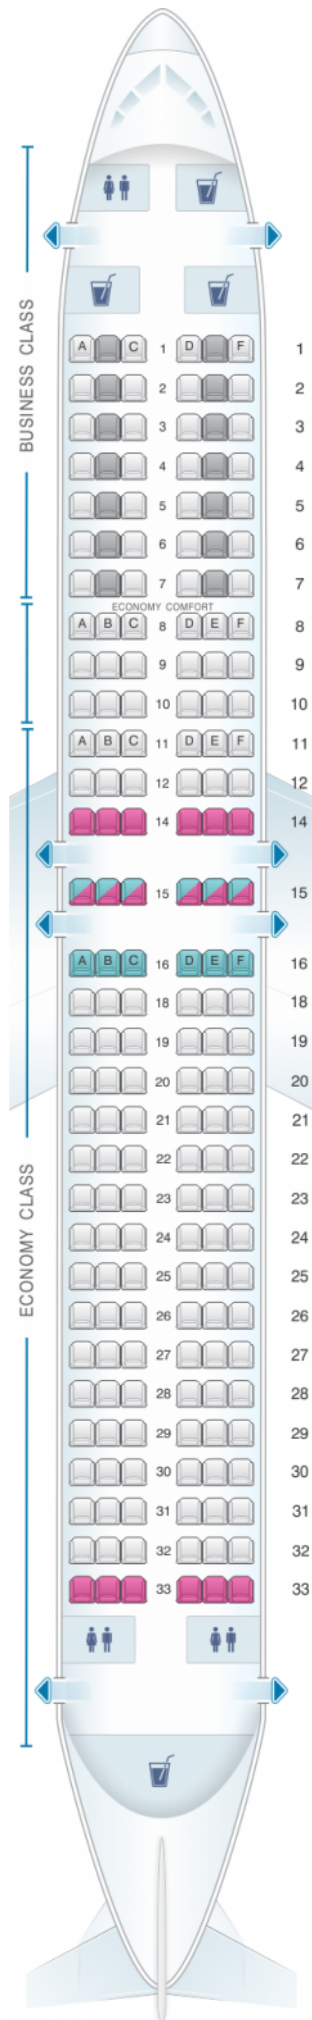

KLM Boeing B737 900

Class	Tanguage	Sièges
Economy	30	126
Economy	30	126
Economy	30	126

good seat

good but beware

beware

staff seat

exit

wheelchair
accessibility

toilet

closet

galley

power port