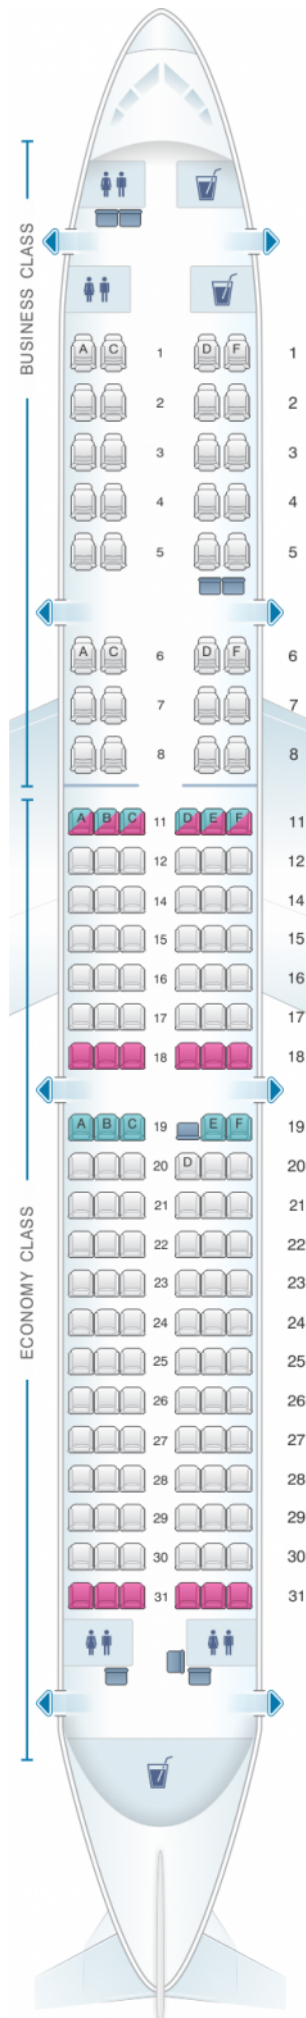

Kingfisher Airlines Airbus A321 200 151PAX

Class	Tanguage	?Largeur	Sièges
Economy Class	31	17.8	119
Economy Class	31	17.8	119

good seat

good but beware

beware

staff seat

exit

wheelchair accessibility

toilet

closet

gallery

power port