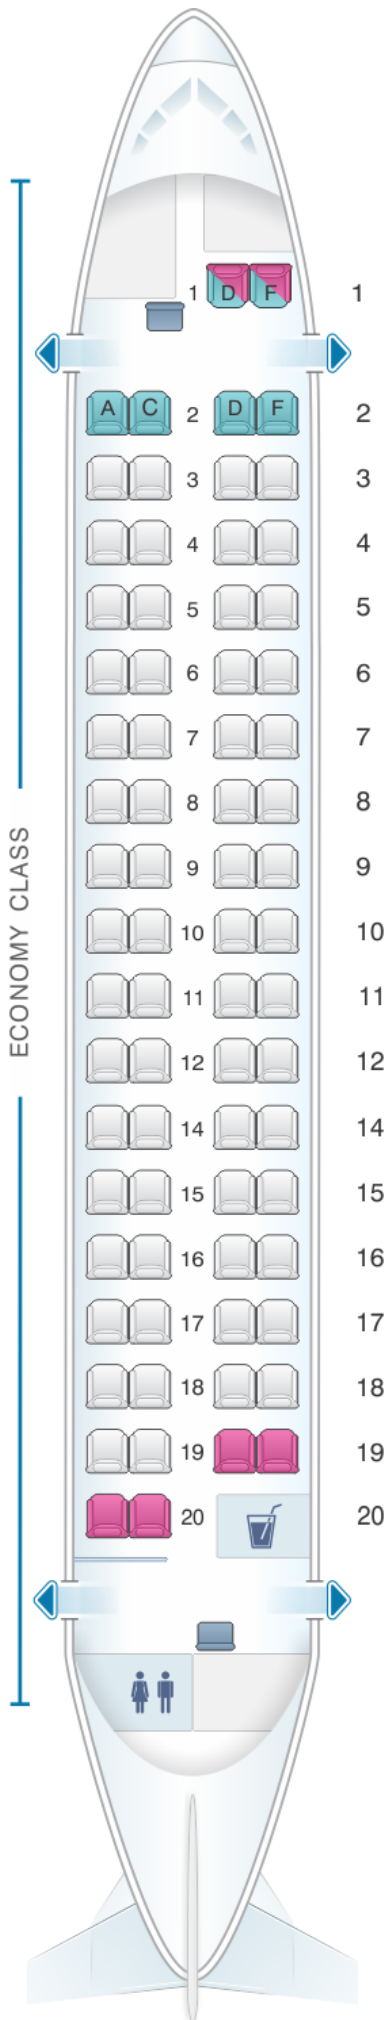

Kingfisher Airlines Aerospatale ATR

Class	Tanguage	?Largeur	Sièges
Economy Class	31	17	72

Legend of cabin icons:

- good seat
- good but beware
- beware
- staff seat
- exit
- wheelchair accessibility
- toilet
- closet
- gallery
- power port