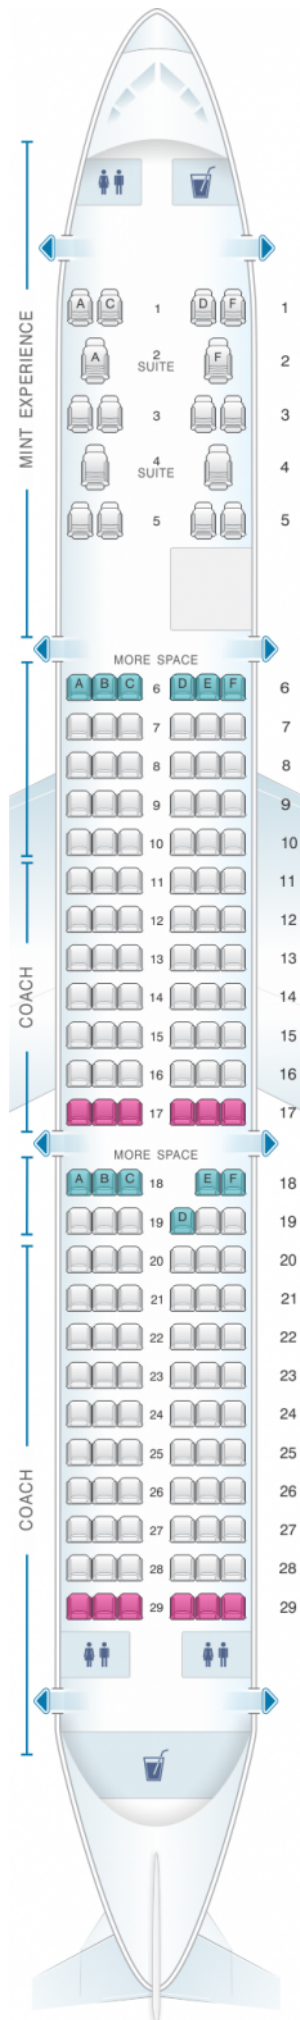

## JetBlue Airways Airbus A321 Config 2

Class

				
good seat	good but beware	beware	staff seat	exit
				
wheelchair accessibility	toilet	closet	galley	power port