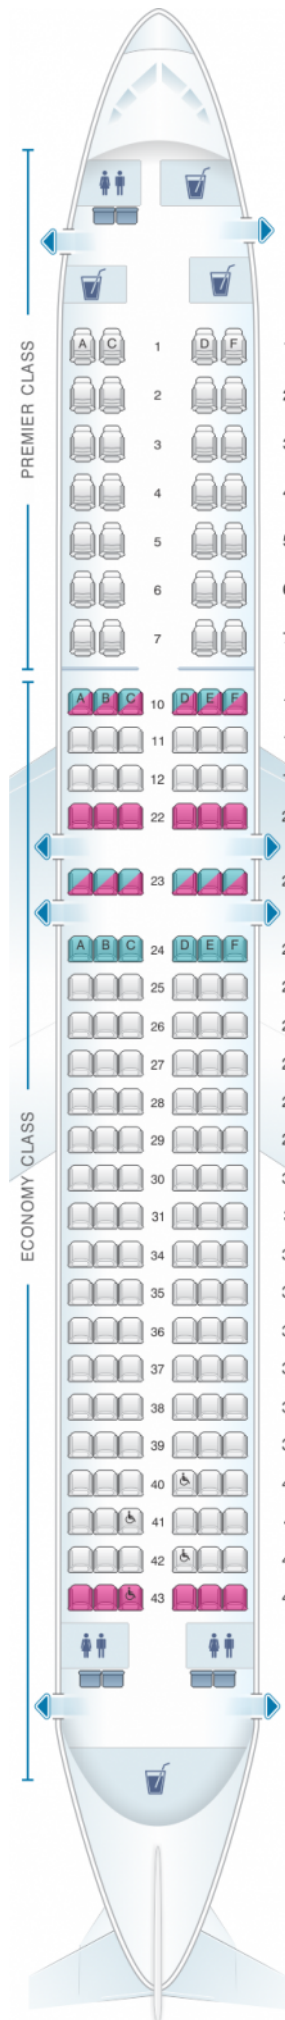

Jet Airways Boeing B737 900 166PAX

Class	Tono	Ancho	asientos
Array	Array	Array	Array

good seat

good but beware

beware

staff seat

exit

wheelchair
accessibility

toilet

closet

galley

power port