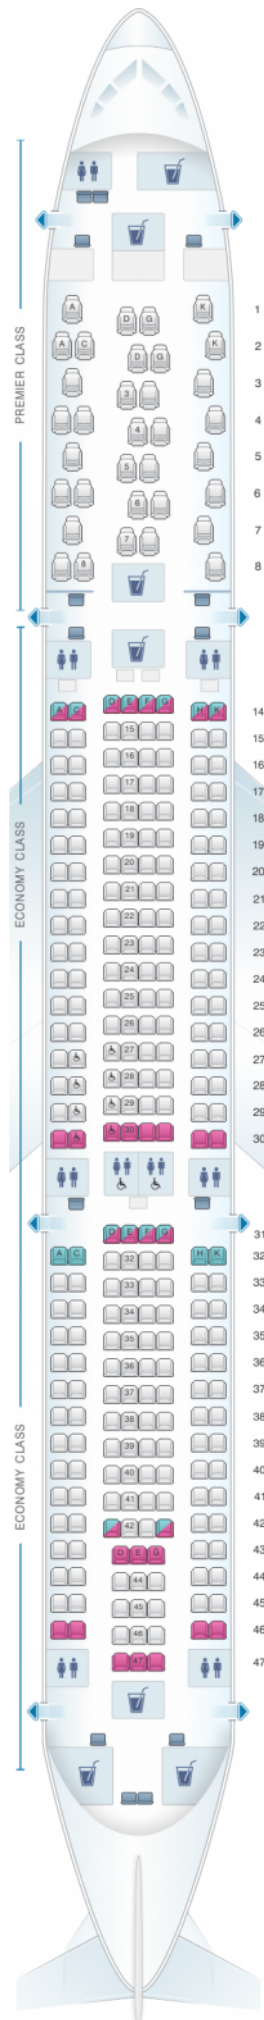

Jet Airways Airbus A330 300 293PAX

Class	Sièges
Premiere	34
Economy	259

				
good seat	good but beware	beware	staff seat	exit
				
wheelchair accessibility	toilet	closet	galley	power port