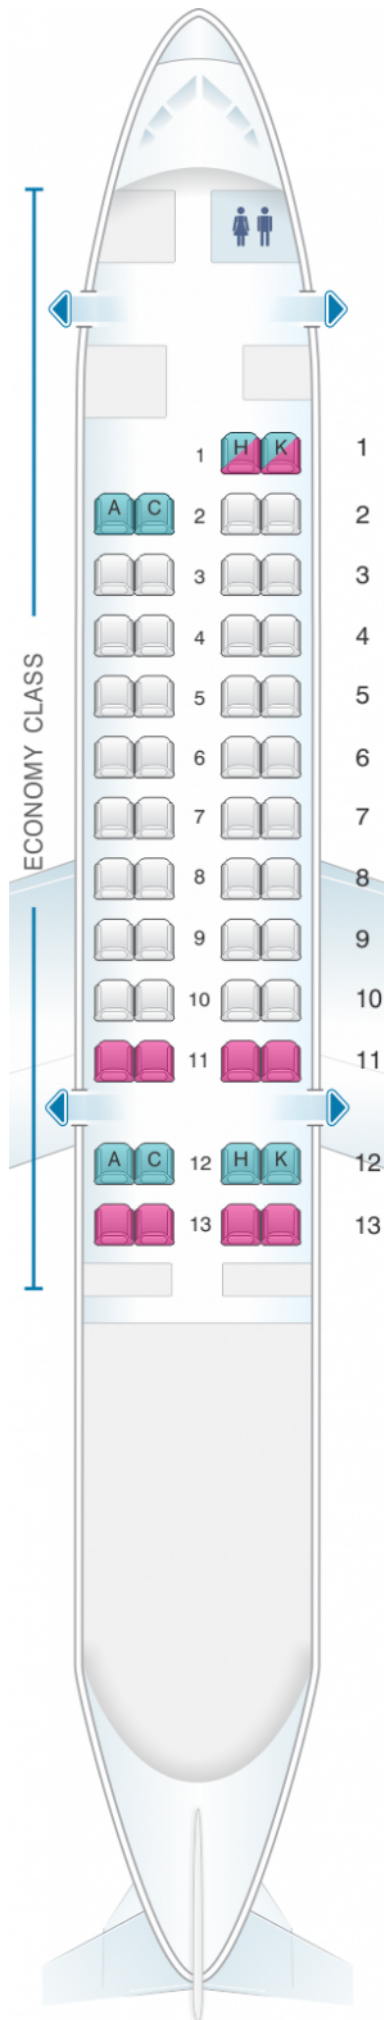

# Japan Airlines (JAL) DHC8 Q400 Q31

Class	Tono	Ancho	asientos
Array	Array	Array	Array

good seat

good but beware

beware

staff seat

exit

wheelchair accessibility

toilet

closet

galley

power port