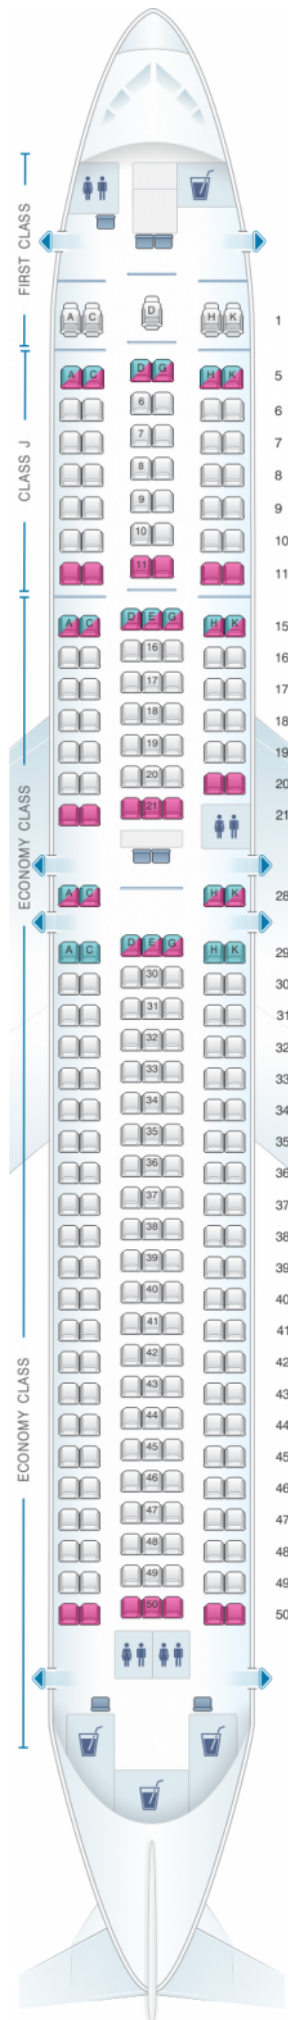

# Japan Airlines (JAL) Boeing B767 300ER A25

Class	Tono	Ancho	asientos
Array	Array	Array	Array

good seat	good but beware	beware	staff seat	exit
wheelchair accessibility	toilet	closet	galley	power port