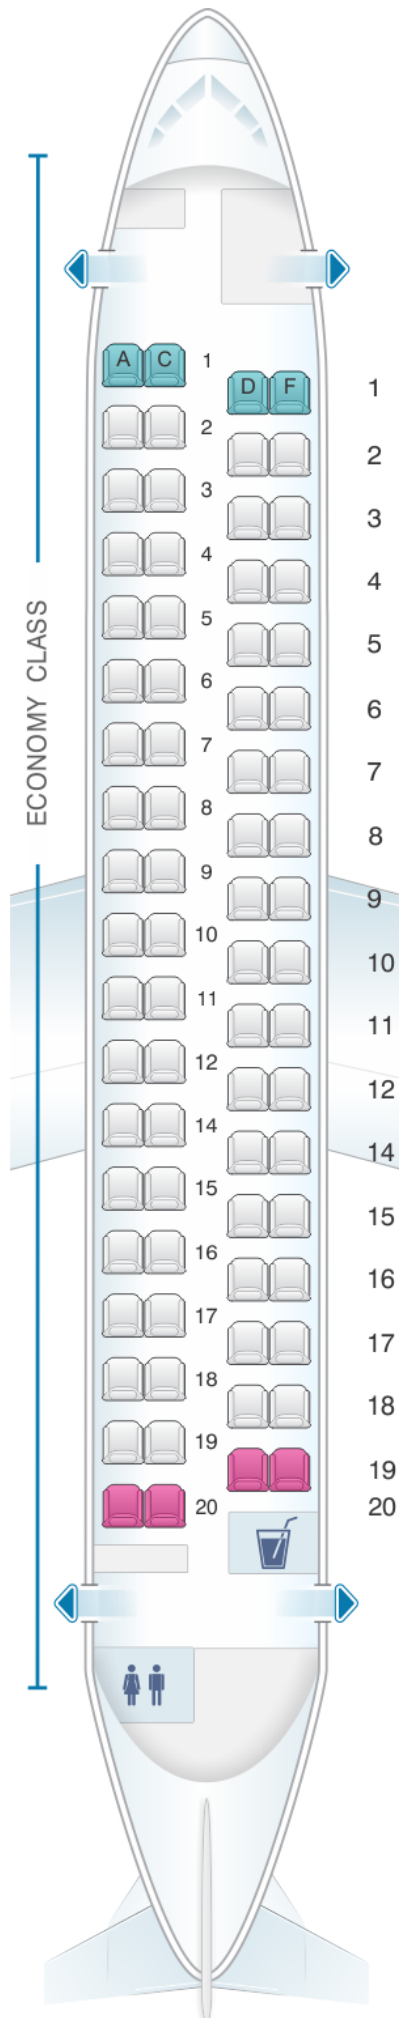

Iberia Regional - Air Nostrum ATR 72 600

Class	Tanguage	?Largeur	Sièges
Array	Array	Array	Array

good seat

good but beware

beware

staff seat

exit

wheelchair
accessibility

toilet

closet

galley

power port