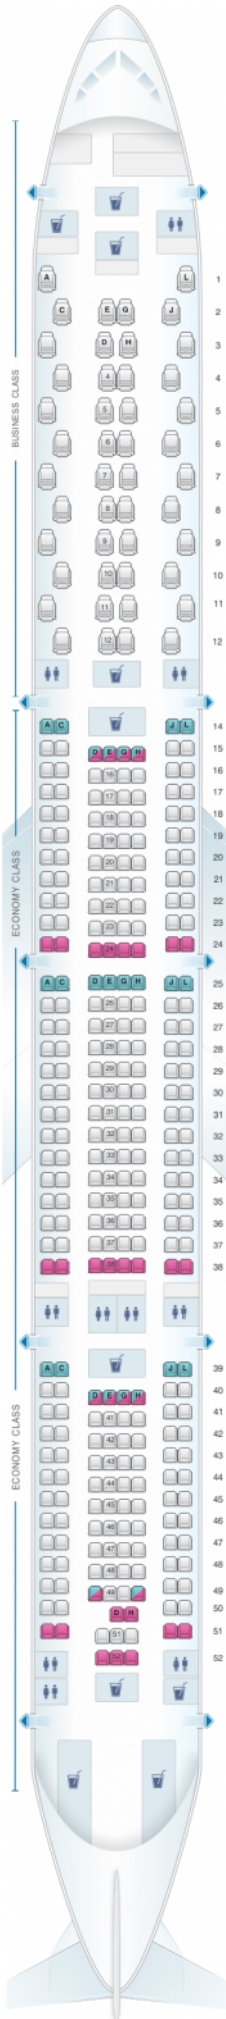

# IBERIA

## Iberia Airbus A340 600 V1

Class	Pitch	Width	Seats
Array	Array	Array	Array

good seat

good but beware

beware

staff seat

exit

wheelchair accessibility

toilet

closet

galley

power port