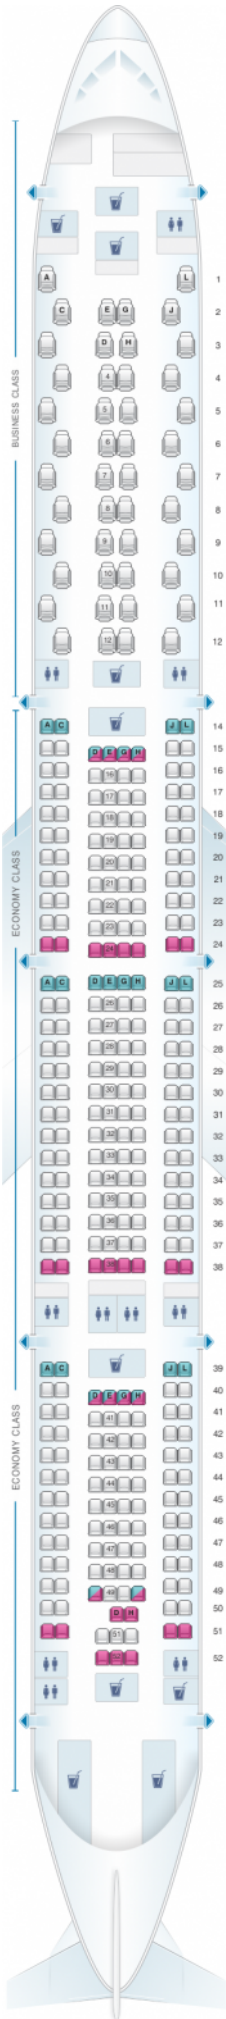

IBERIA

Iberia Airbus A340 600 V1

Class

good seat

good but beware

beware

staff seat

exit

wheelchair accessibility

toilet

closet

galley

power port