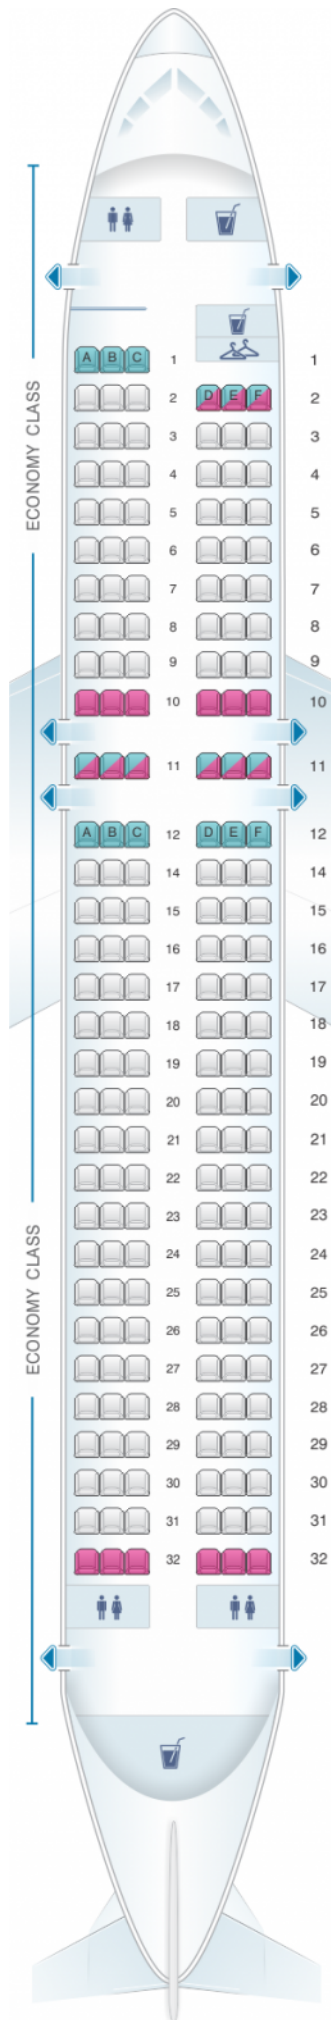

# Iberia Airbus A320 Express

| Class | Tanguage | ?Largeur | Sièges |
|-------|----------|----------|--------|
| Array | Array    | Array    | Array  |

|   |   |   |   |   |
|---|---|---|---|---|
|  |  |  |  |  |
| good seat   | good but beware   | beware  | staff seat  | exit  |
|  |  |  |  |  |
| wheelchair accessibility  | toilet  | closet  | galley  | power port  |